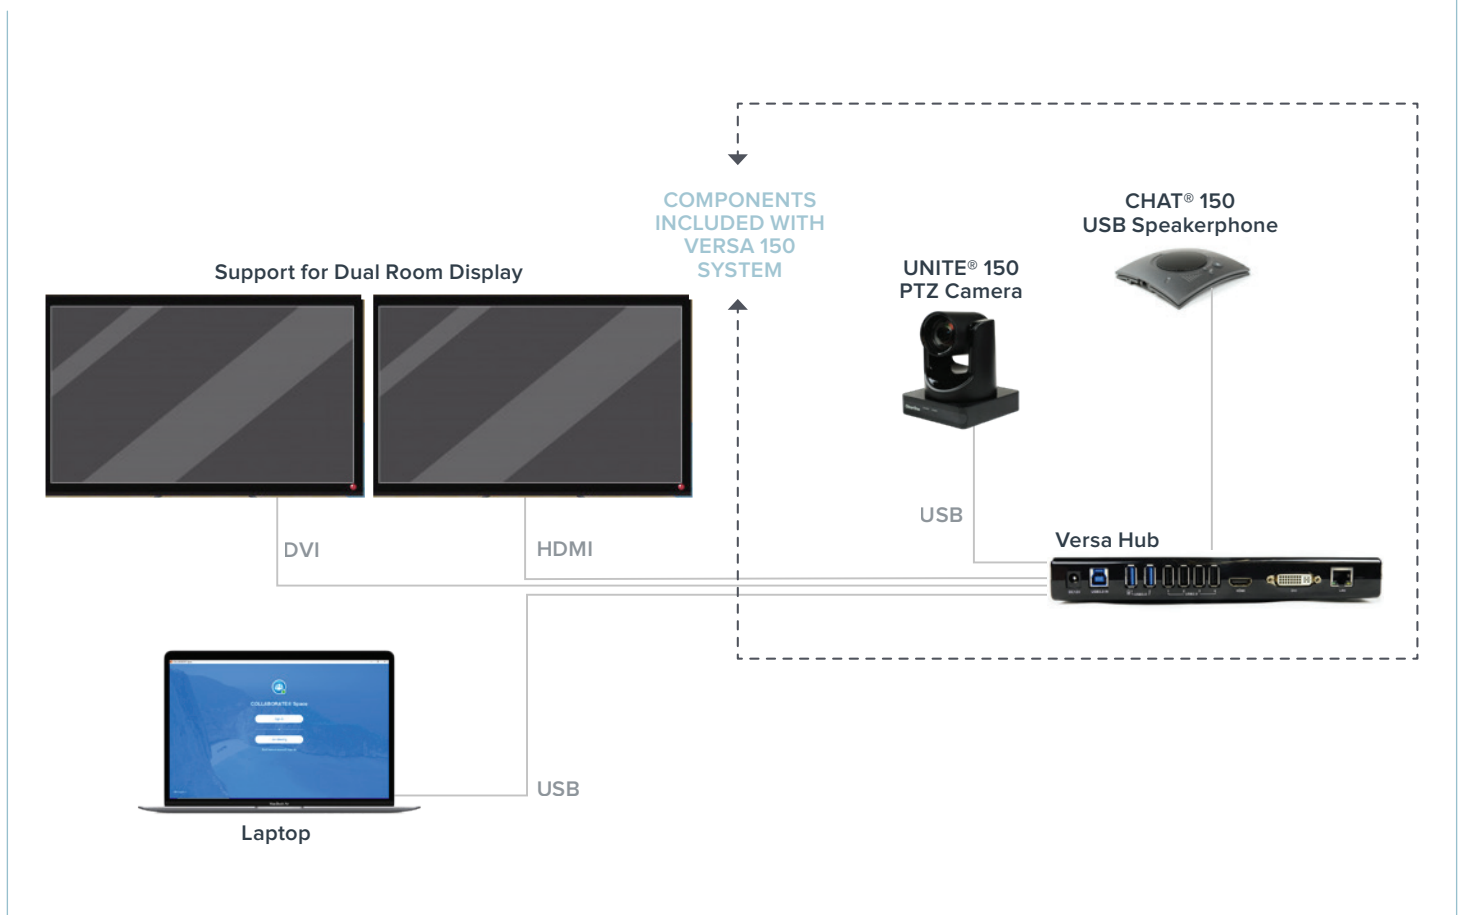

Highlights

- ✦ CHAT® 150 USB speakerphone with advanced audio processing for a rich conferencing experience.
- ✦ UNITE® 150 1080p30 PTZ camera with 12x optical zoom for high video quality no matter where the camera is installed in your home office.
- ✦ Central USB hub for connecting to a network, dual displays, camera, audio endpoints, network, and other peripherals.
- ✦ Compatible with popular applications such as COLLABORATE® Space, Microsoft® Teams, WebEx™, Zoom™, Google® Meet™, and more.
- ✦ FREE COLLABORATE® Space lifetime subscription — ClearOne's high quality, award winning cloud-based video collaboration application.

Aura Professional Home Office Application

Complete your **Versa 150** setup by adding other ClearOne Aura products